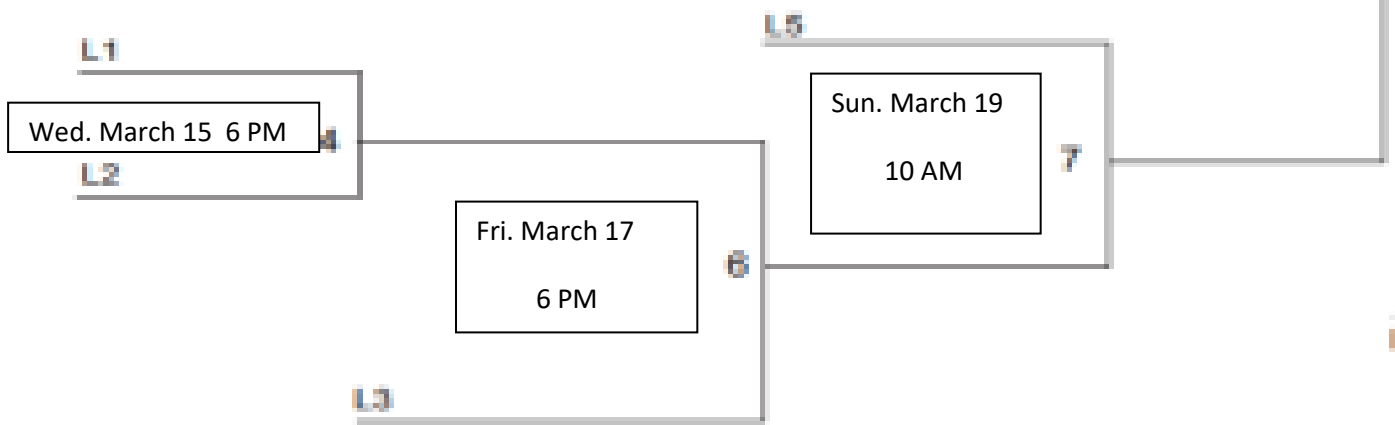

2017 GEORGE WEBB MEMORIAL BASKETBALL TOURNAMENT

11 & 12 GIRLS

Winner's Bracket

Loser's Bracket

L8 if first loss