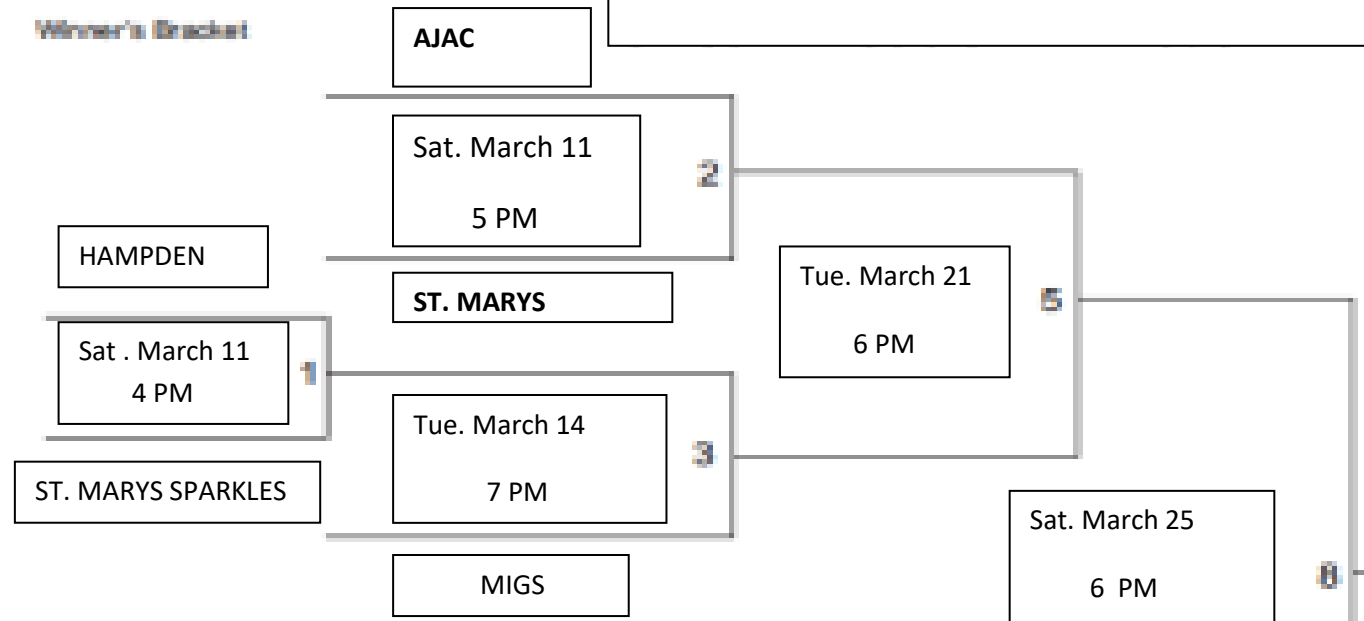

2017 GEORGE WEBB MEMORIAL BASKETBALL TOURNAMENT

11 & 12 GIRLS

Winner's Bracket

Loser's Bracket

L8 if first loss