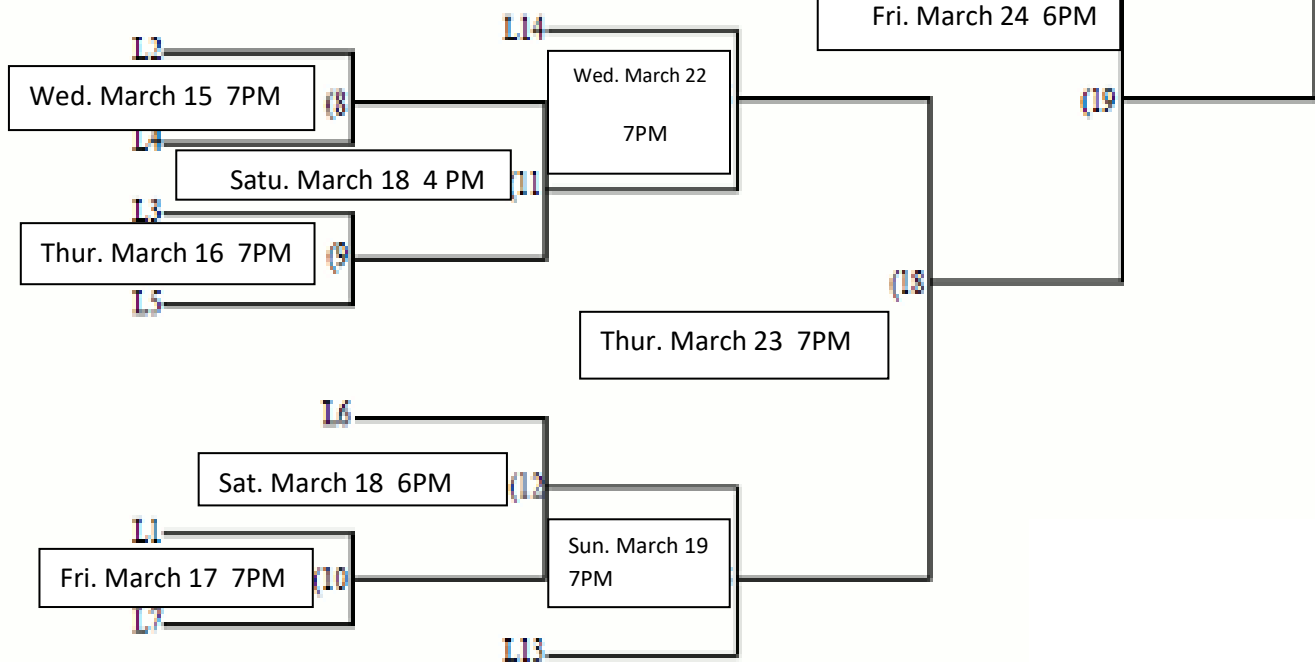

2017 GEORGE WEBB MEMORIAL BASKETBALL TOURNAMENT

Winner's Bracket

11 – 12 BOYS

Loser's Bracket

L20 If First