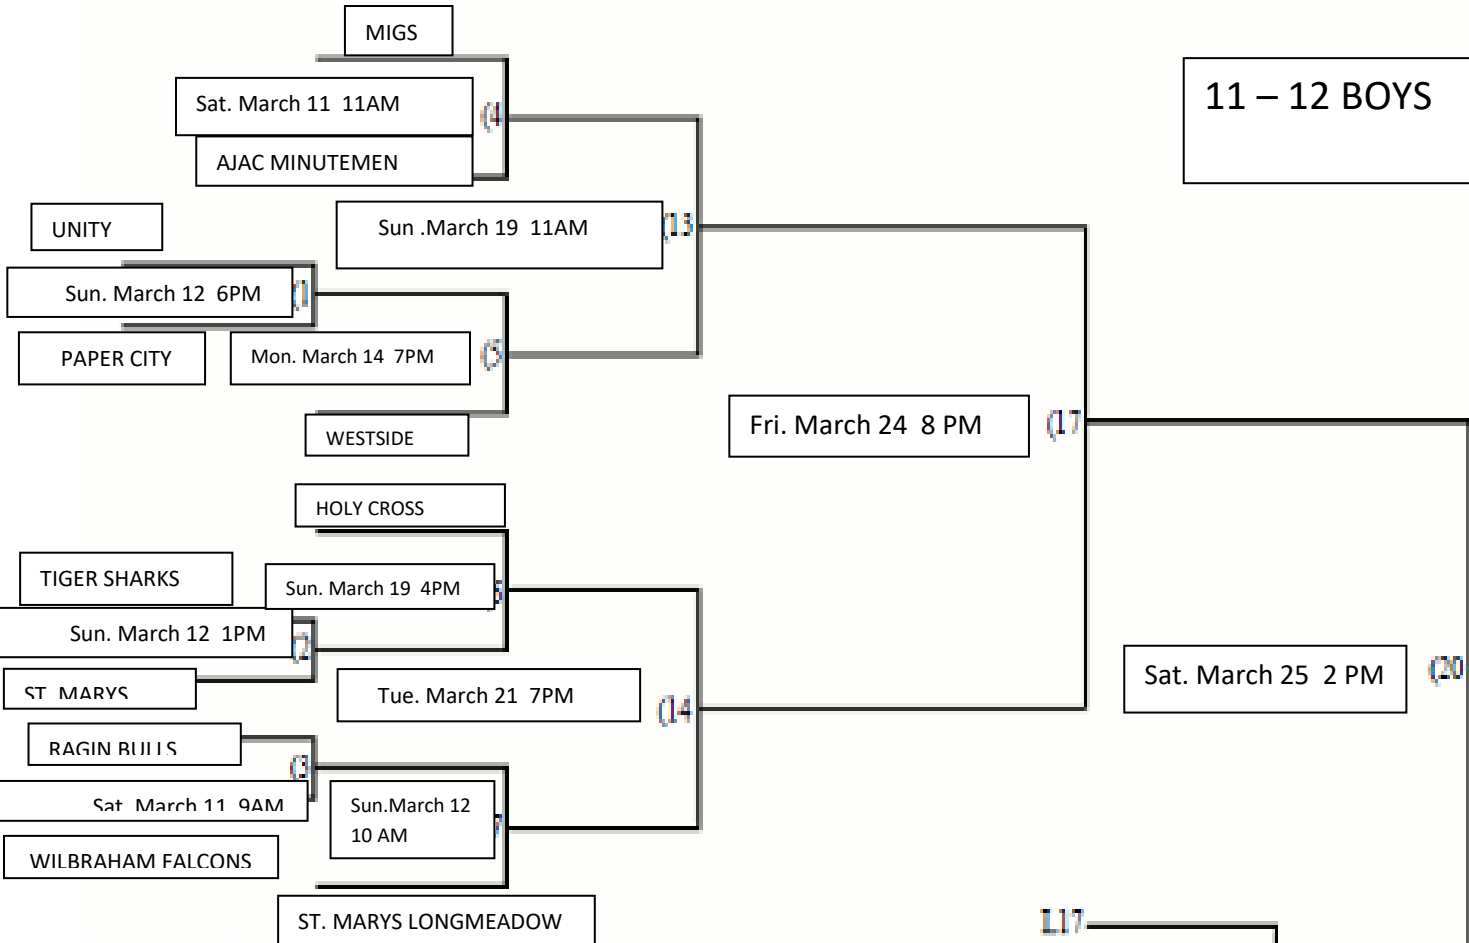

2017 GEORGE WEBB MEMORIAL BASKETBALL TOURNAMENT

Winner's Bracket

11 – 12 BOYS

Loser's Bracket

L20 If First